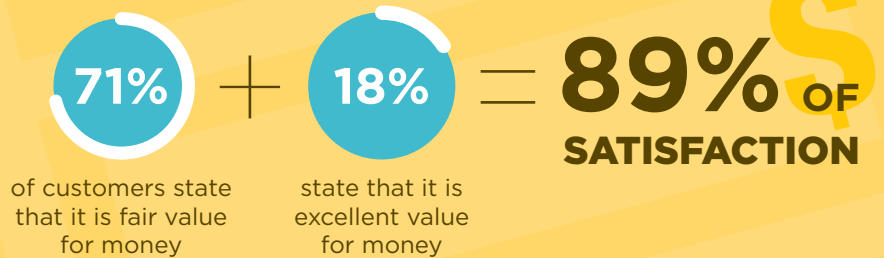

HIGH-END SERVICES AT FAIR PRICE