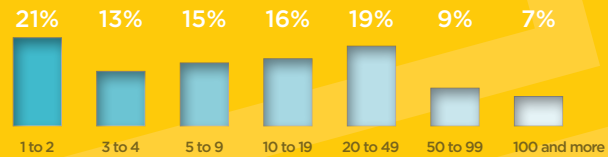

CPU & GPU Render Farm - Powerful and easy to use

A RENDER FARM FOR ALL KIND OF USE*

Images rendered

Number of projects submitted per year

3 KEY STRENGTHS ACCLAIMED BY OUR USERS

SPEED

96%
of satisfaction

QUALITY OF THE CUSTOMER SERVICE